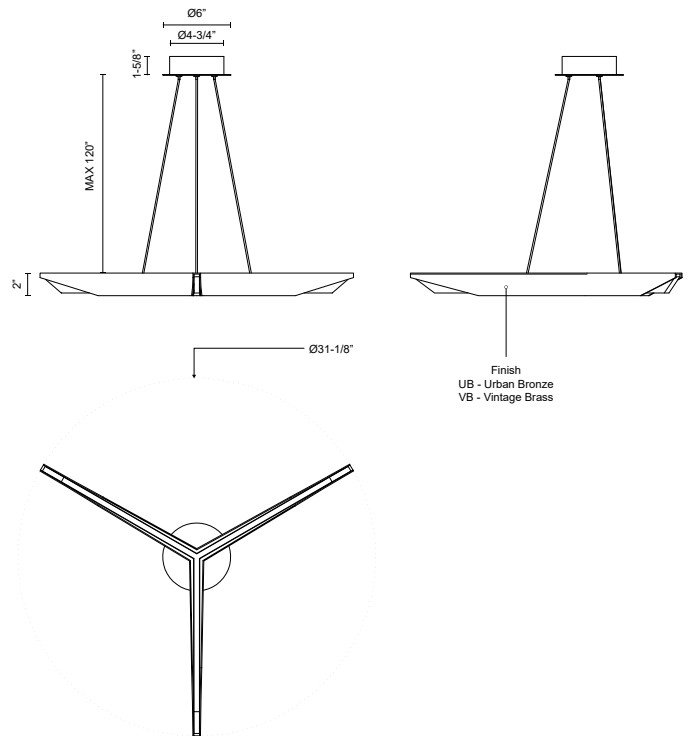

PENDANTS

PROJECT

SPECIFICATION DETAILS

Fixture Dimensions	D31-1/8" x H2"
Light Source	LED with DC Driver
Wattage	31W
Total Lumens	2140lm
Delivered Lumens	1460lm*
Voltage	120-277V
Color Temperature	3000K
CRI (Ra)	90CRI
Optional Color Temps	2700K - 5000K Available, Minimum Order Quantities Apply
LED Rated Life	50,000 hours
Dimming	100% - 10%, TRIAC or ELV Dimmer (Not Included) or 0-10V Dimmer (Not Included)
Diffuser Details	Frosted Acrylic Light Guide
Adjustable	Yes
Wire Length	120" Max
Wire Type	Black
Minimum Hang Height	16"
Sloped Ceiling Adaptable	Yes
Location	Dry
Illumination Direction	Down
Canopy Dimensions	D6" x H1-5/8"
Material	Steel + Acrylic
Paint Finish	UB01; VB01;

* For custom options, consult factory for details.

* For warranty information, please visit www.kuzcolighting.com/warranty

DESCRIPTION

Introducing Tachi: Inspired by Japanese blades, this lighting series features geometric, modern shapes in timeless Urban Bronze and Vintage Brass finishes. Utilizing light guide technology with frosted acrylic diffusers, Tachi offers a blend of sleekness and tradition for any contemporary setting.

- Sleek, geometric shapes
- Integrated LED, no need for bulbs
- Light Guide technology provides an ample glow throughout
- Vintage Brass or Urban Bronze finishes
- Mounting Options: Horizontal or Vertical (VL AND WS ONLY)

KUZCO

CANADA: 19054 28TH AVENUE - SURREY, BC V3Z 6M3

USA: 3035 E. LONE MOUNTAIN ROAD - LAS VEGAS, NV 89081

WWW.KUZCOLIGHTING.COM

© 2024 KUZCO LIGHTING. ALL RIGHTS RESERVED.

COMMENT